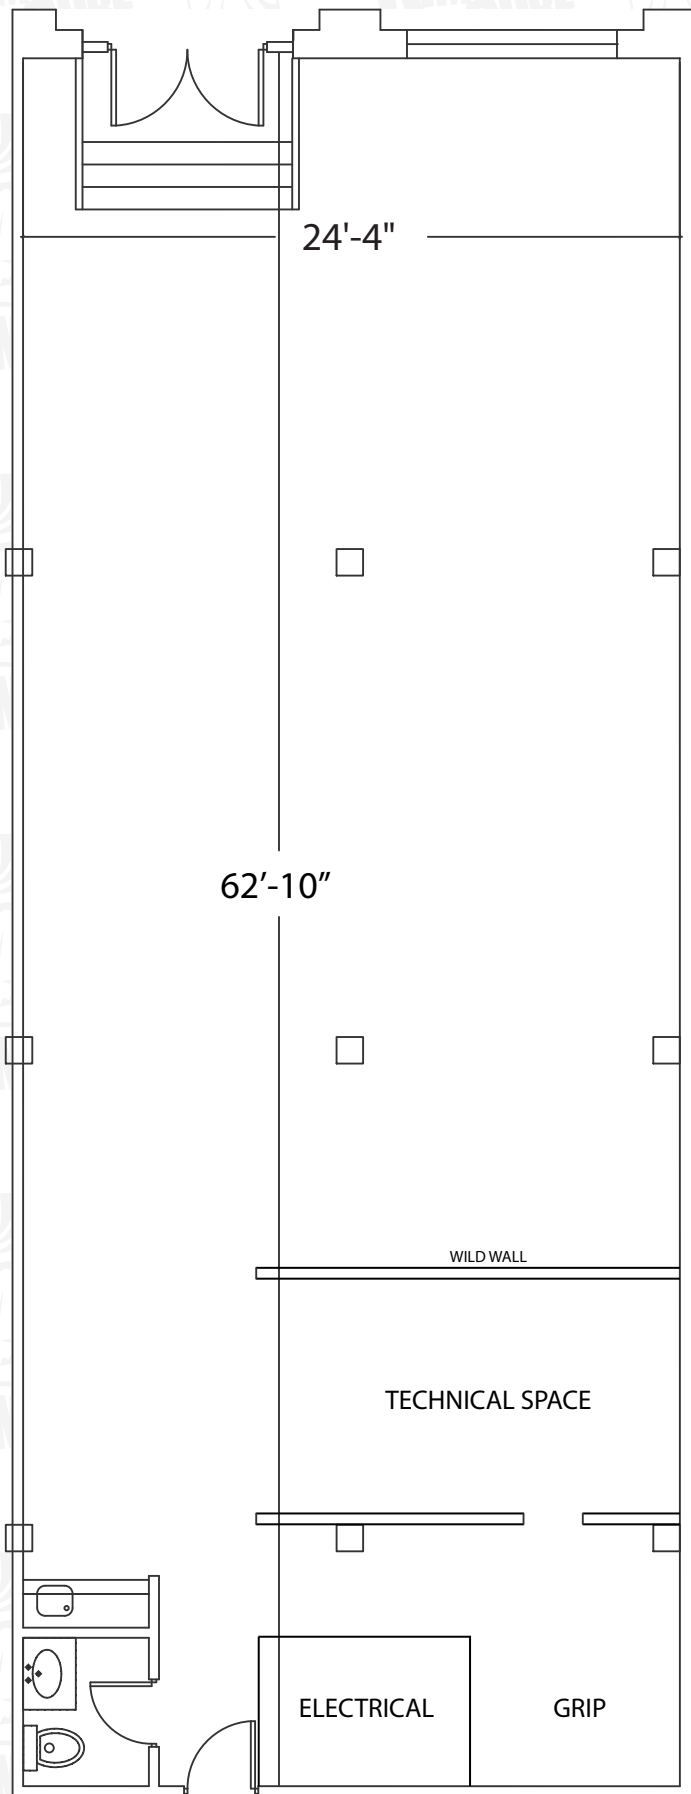

STUDIO ONE

1,606 sf

FEATURES:

- On Site Studio Manager
- 15 Foot Ceiling with Full Permanent Grid
- 4 Parking spaces
- Alarm System
- Air Conditioning and Ceiling Fan
- 4 Miracle Air High Performance HEPA overhead air purifiers
- 60 Amp. 600 Volt Electrical
- 13' Wide x 10' High Floating Wall
- 6' Wide x 10' High Floating Wall
- Optional Curtains - Black, Beige or White
- 2 Piece Fully Outfitted Bathroom
- Dedicated space for a Video Village that can accommodate 4 people
- All you can make Coffee and/or Tea