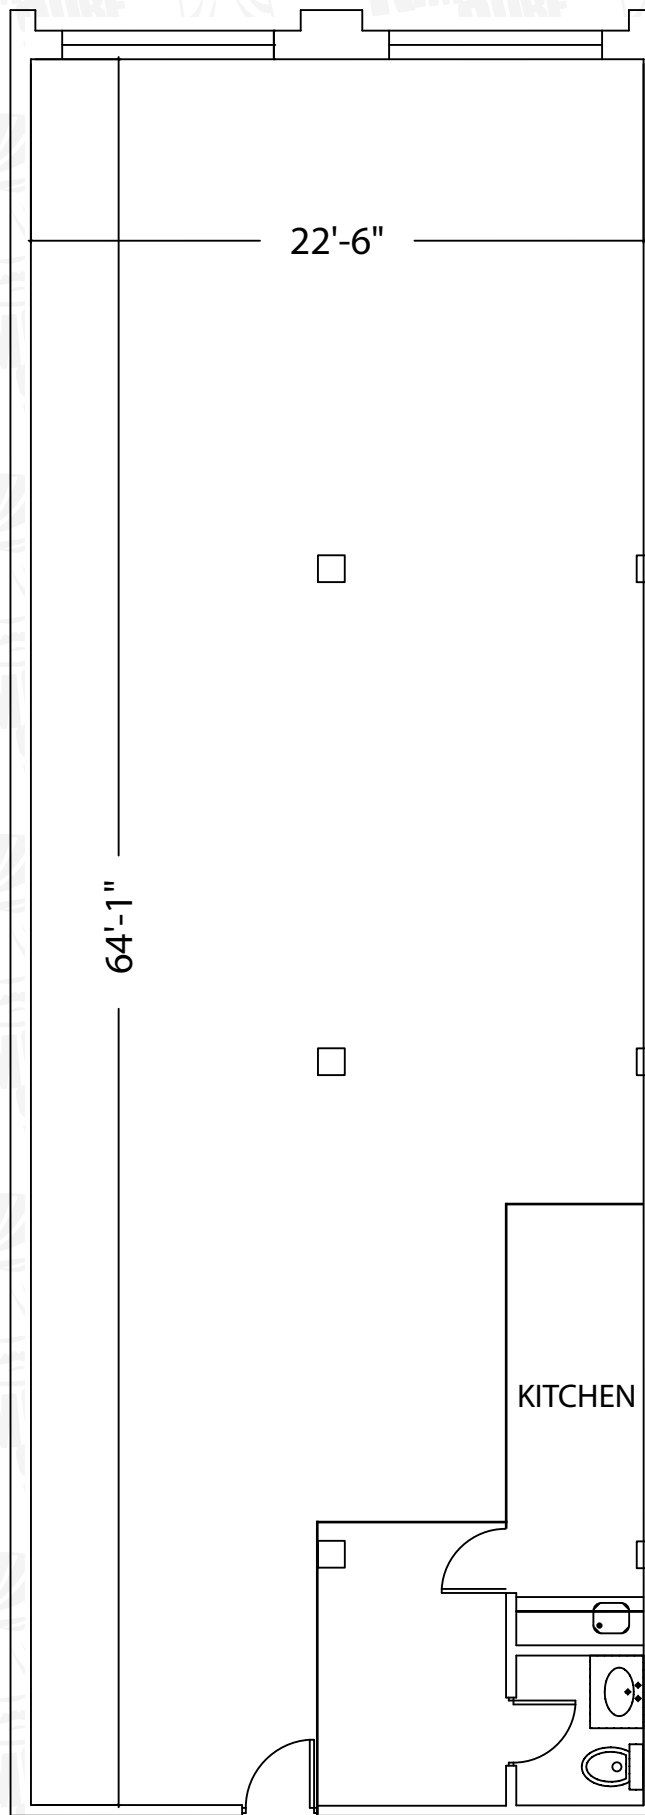

STUDIO TWO

1,488 sf

FEATURES:

- On Site Studio Manager
- 15 Foot Ceiling
- Air Conditioning with Ceiling Fans
- 2 Semi-Private Office Spaces
- Hair & Makeup Area
- Wardrobe Area with iron, ironing board, and rolling wardrobe racks
- Changeroom
- Craft Kitchen with Viking Freezer top Refrigerator, Microwave Oven, Toaster, Coffee Maker, Kettle, Maytag Dishwasher
- 2 Piece Fully Outfitted Bathroom